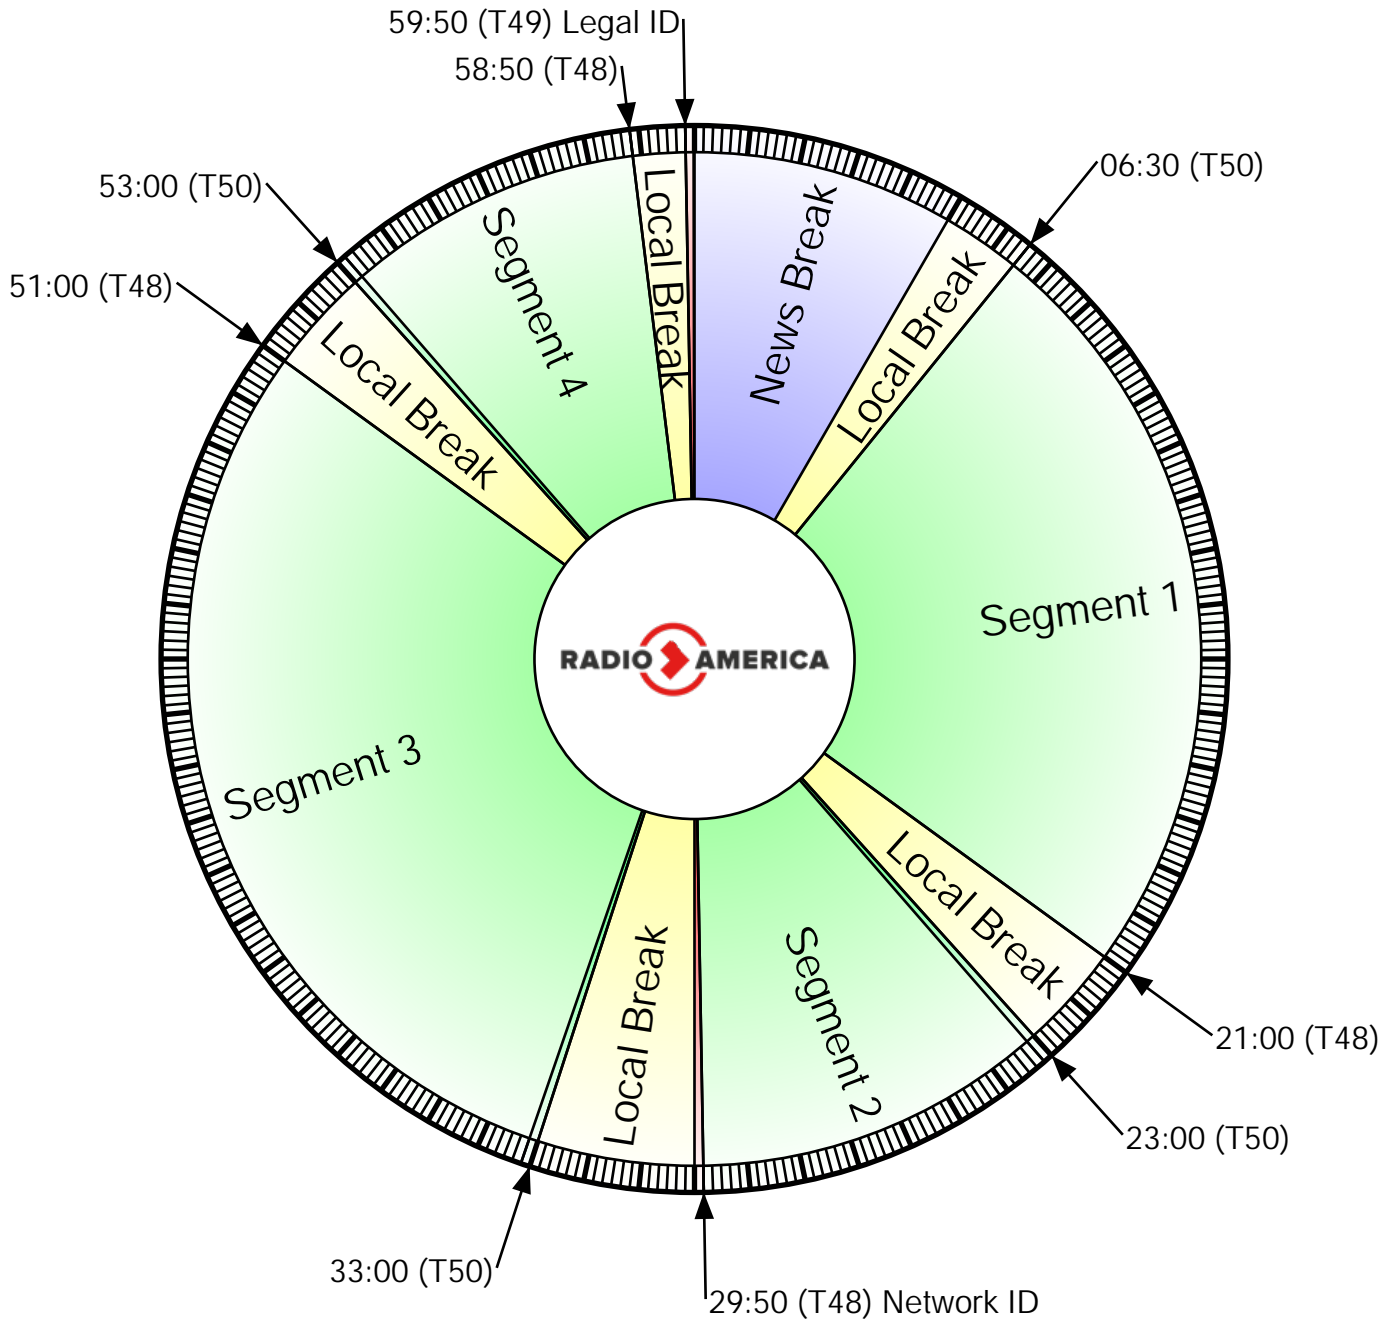

The American Family Farmer Show

Sundays 1 - 2 AM ET

RA Studio:
703-302-1000 (dial 1)

Affiliate Relations:
703-302-1000 (dial 2)

XDS Label:
RA - American Farmer

Cumulus TOC:
(914) 908-3210

Netcues: (T48) = Local; (T49) = ID;
(T50) = Return, followed by 10s of music..