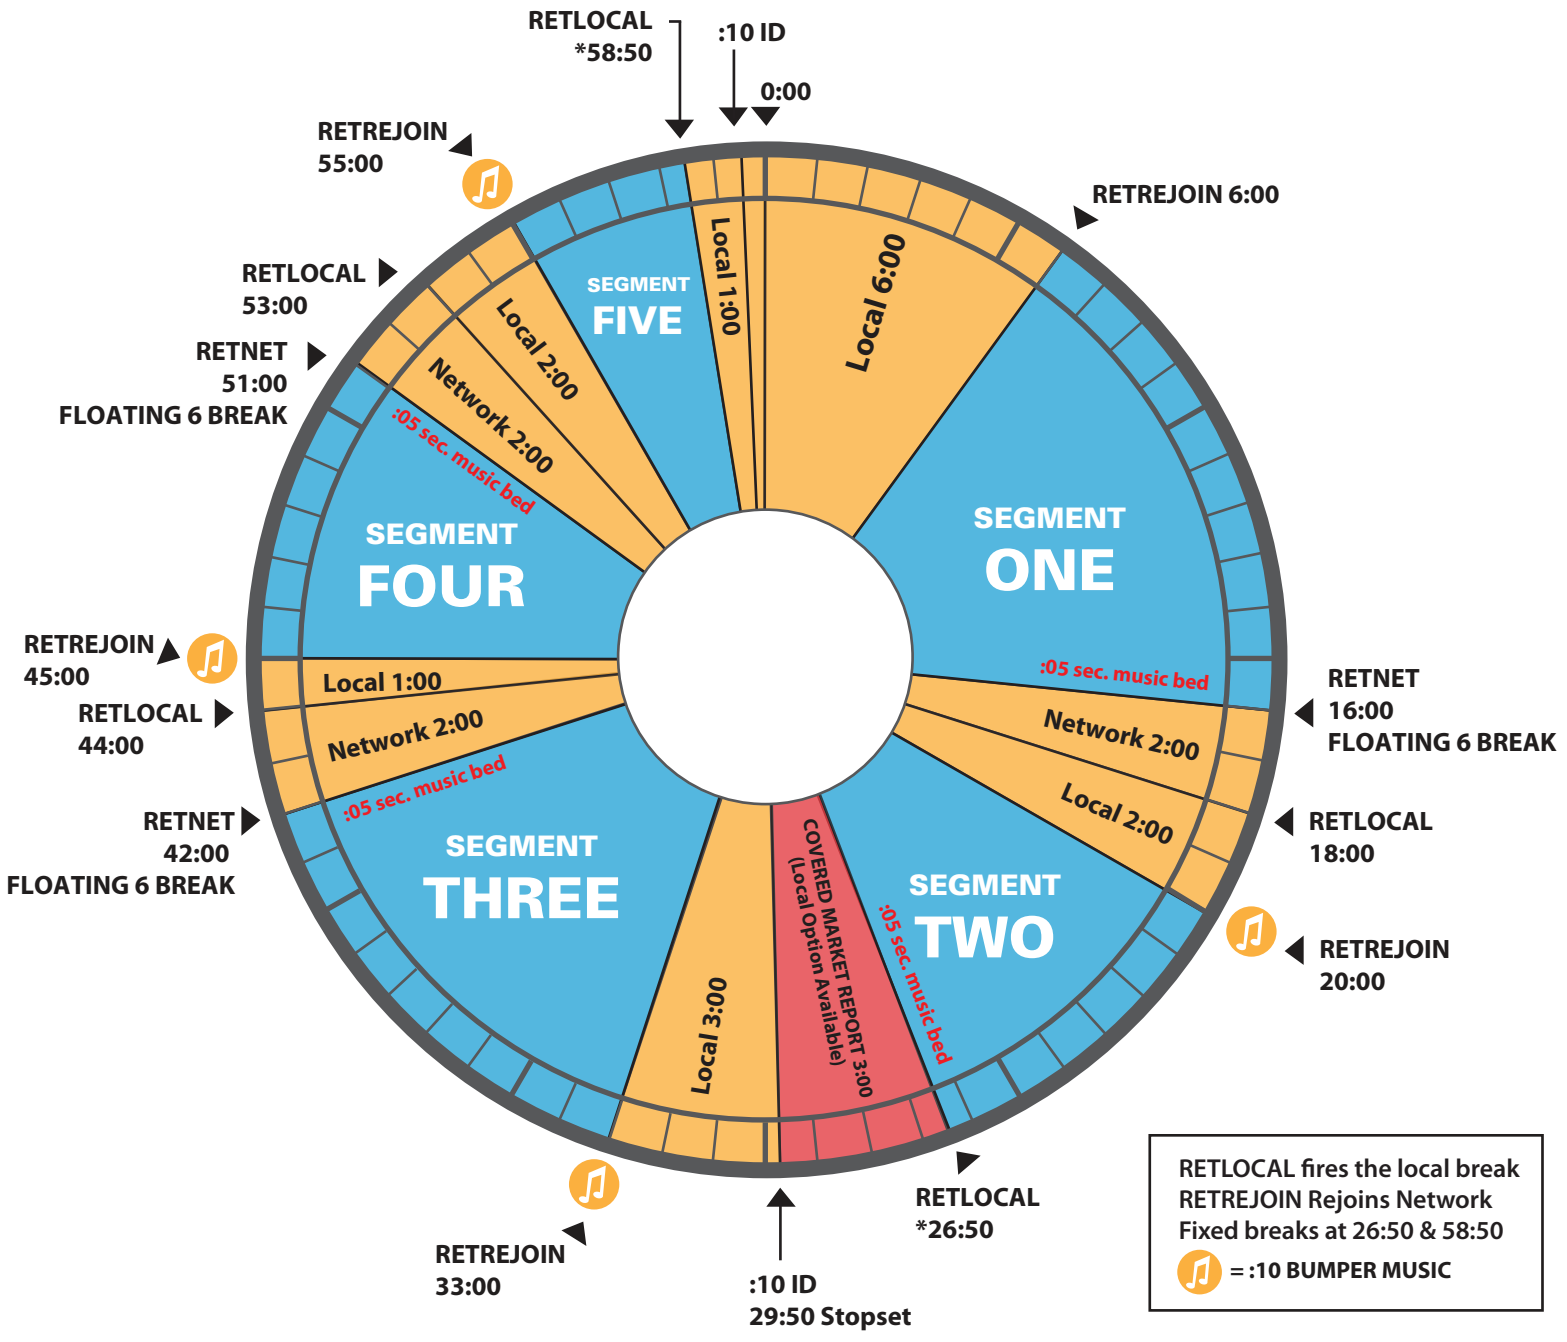

PROGRAM CLOCK

Effective January 19, 2009
Premiere XDS PRO4-P Satellite

FEED TIME: FRI 6PM - 8PM ET
You must call 818-461-5176 for
XDS receiver configuration and authorization

For Technical Assistance call:
Premiere's Network Operations Center: 800-276-4431
Technical Info: www.premiereradio.com/engineering

Studio: 202-544-4322
Executive Producer: Peter Ogburn Cell:202-725-5354